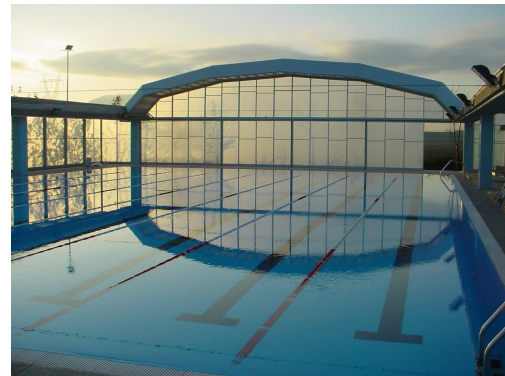

ALFA ERGON EOOD

SHOW ROOM : Nikola Gabrovski 102A, (Studentski Grad),1700 SOFIA
TEL .02 44 37 220, 02 42 63 200 FAX 02 42 63 220
Email: info@alfaergon.com www.alfaergon.com