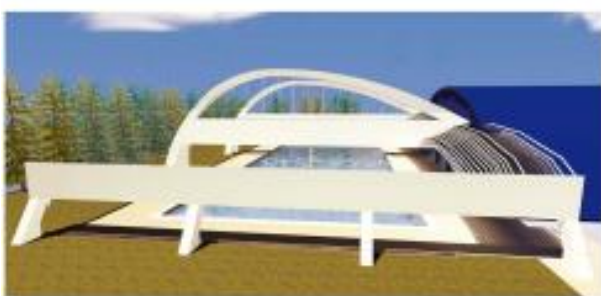

XXL OPENING COVERS FOR PUBLIC SWIMMING POOLS

ALFA ERGON EOOD

ALFA ERGON EOOD

SHOW ROOM : Nikola Gabrovski 102A, (Studentski Grad),1700 SOFIA
TEL .02 44 37 220, 02 42 63 200 FAX 02 42 63 220
Email: info@alfaergon.com www.alfaergon.com