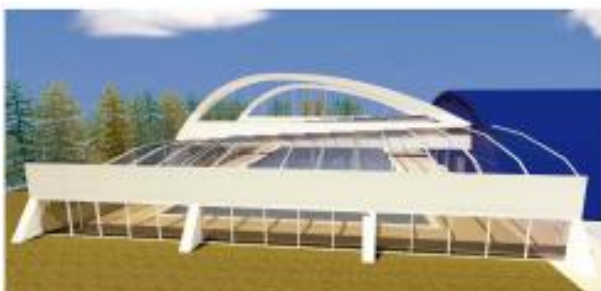

XXL OPENING COVERS FOR PUBLIC SWIMMING POOLS

ALFA ERGON EOOD

ALFA ERGON EOOD

SHOW ROOM : Nikola Gabrovski 102A, (Studentski Grad),1700 SOFIA
TEL .02 44 37 220, 02 42 63 200 FAX 02 42 63 220
Email: info@alfaergon.com www.alfaergon.com