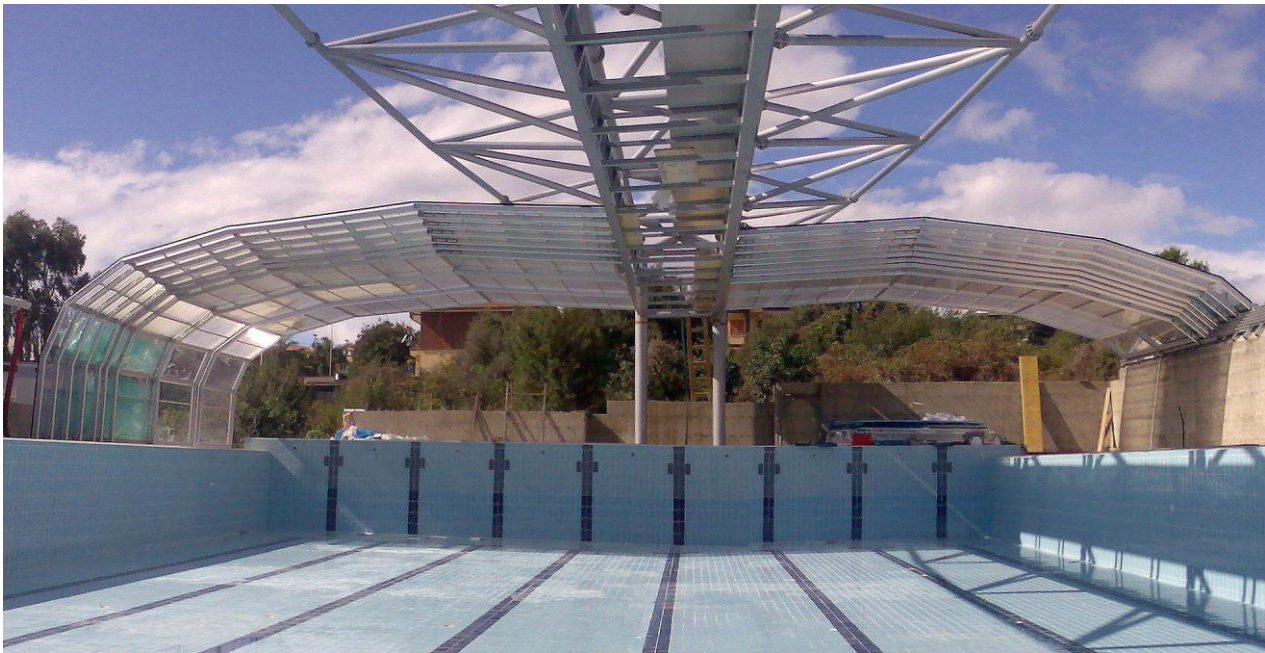

XXL OPENING COVERS FOR PUBLIC SWIMMING POOLS

ALFA ERGON EOOD

ALFA ERGON EOOD

SHOW ROOM : Nikola Gabrovski 102A, (Studentski Grad),1700 SOFIA
TEL .02 44 37 220, 02 42 63 200 FAX 02 42 63 220
Email: info@alfaergon.com www.alfaergon.com