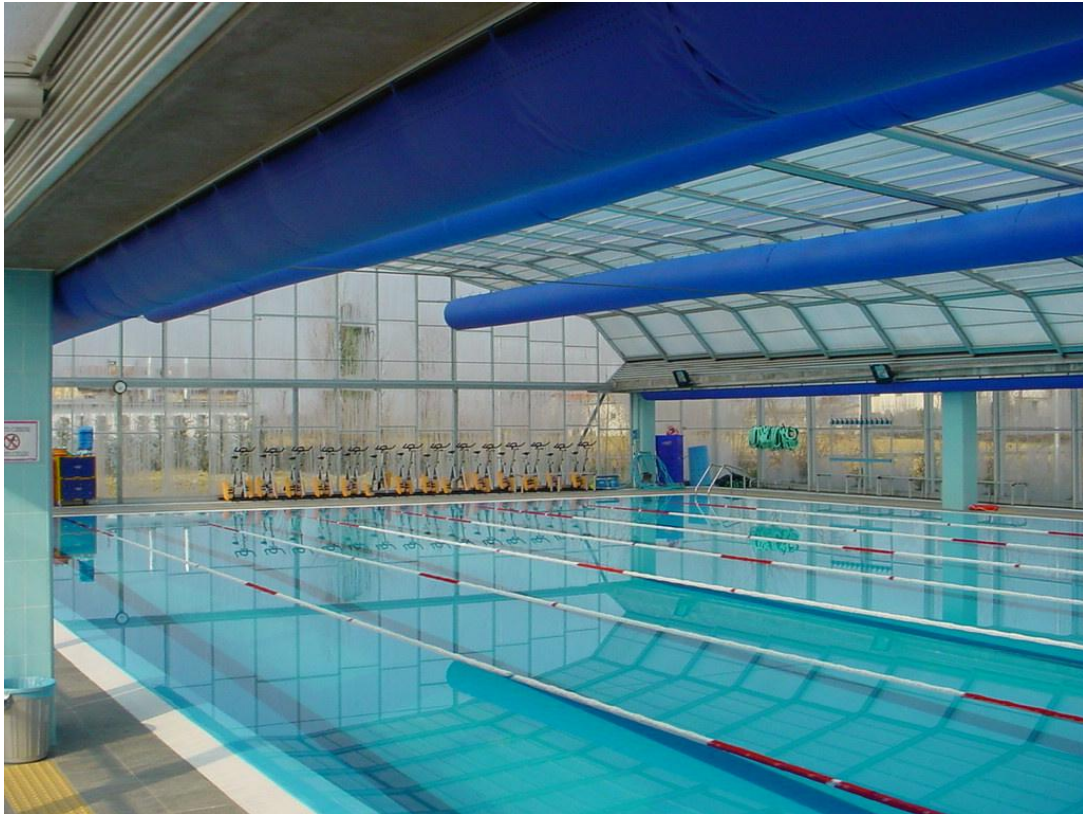

ALFA ERGON EOOD

SHOW ROOM : Nikola Gabrovski 102A, (Studentski Grad),1700 SOFIA
TEL .02 44 37 220, 02 42 63 200 FAX 02 42 63 220
Email: info@alfaergon.com www.alfaergon.com