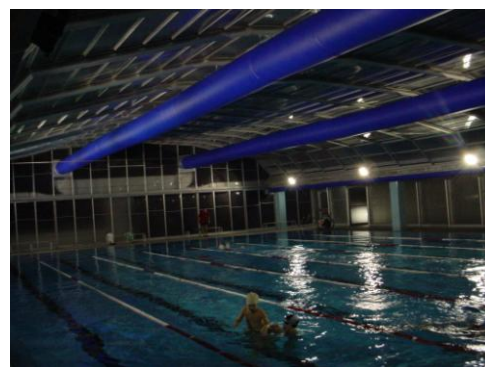

ALFA ERGON EOOD

SHOW ROOM : Nikola Gabrovski 102A, (Studentski Grad),1700 SOFIA
TEL .02 44 37 220, 02 42 63 200 FAX 02 42 63 220
Email: info@alfaergon.com www.alfaergon.com